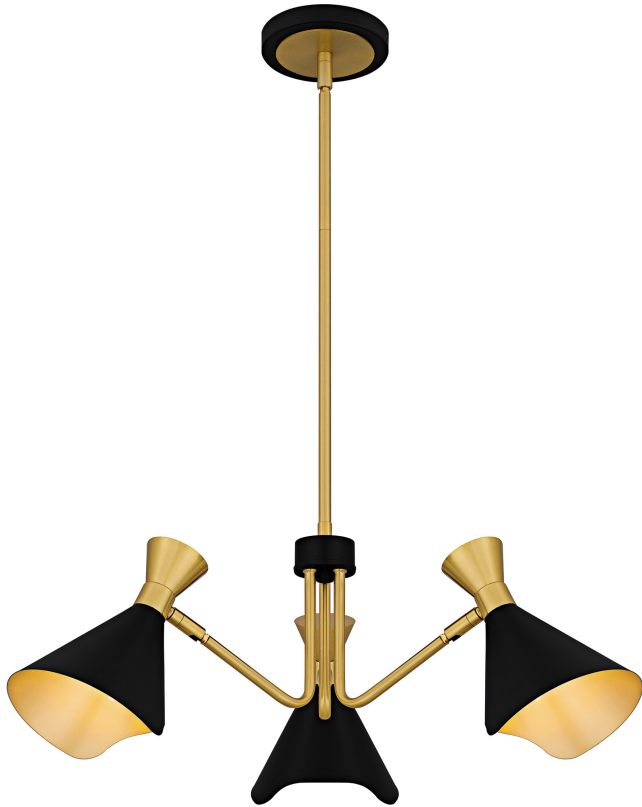

ADN5026MBK

Arden 3-Light Matte Black Chandelier
Matte Black

QUOIZEL[®]
LIGHTING

DIMENSIONS

Dimensions: 26.00" W x 9.00" H x 26.00" D

Overall Height: 48.5"

Canopy Dimensions: 5.00"W x 0.75"D

Chain/Downrod Length: 2 (0.5"D x 6") and 2 (0.5"D x 12")
Down Rods

Weight: 5.10 lbs

DETAILS

Material: STEEL

Glass/Shade Description: Metal - Steel

LAMPING

Light Source: Socketed

Bulb Included: No

Bulb Type: Candelabra Base

Bulb Quantity: 3

Watts per Bulb: 60

LED Wattage Equivalent: 15W

ELECTRICAL

Dimmable: Yes

Voltage: 120v

Wire Length: 8'

INSTALLATION