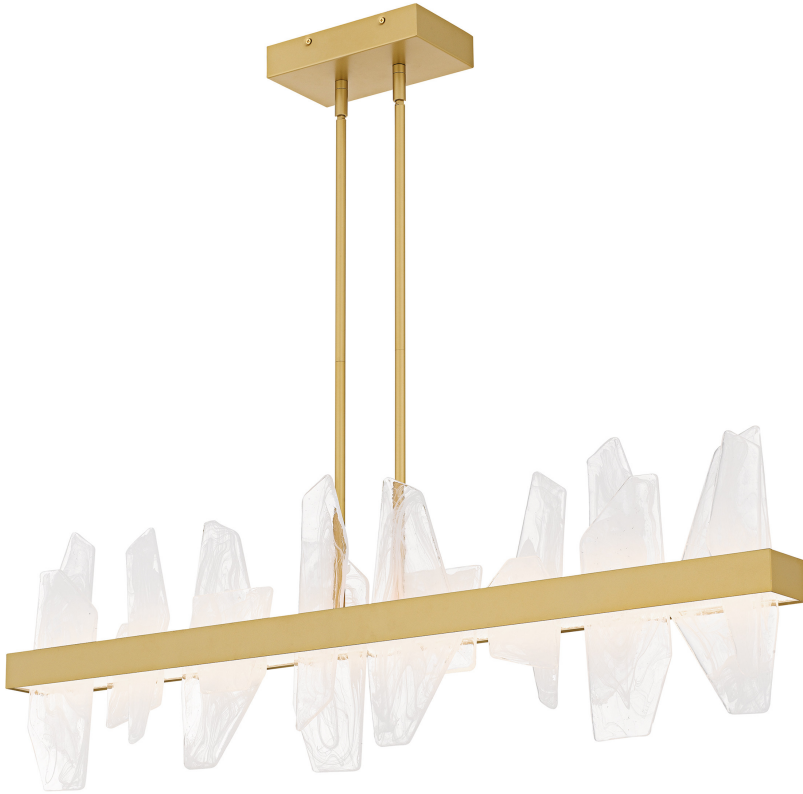

## PCAUR142SGD

Aurelia Soft Gold Linear Chandelier  
Soft Gold

QUOIZEL  
LIGHTING

### DIMENSIONS

Dimensions: 42.00" W x 13.75" H x 4.75" D

Overall Height: 53"

Canopy Dimensions: 8.75"W x 4.75"D

Chain/Downrod Length: 4 (0.5"D x 6") and 4 (0.5"D x 12")  
Down Rods

Weight: 21.34 lbs

### DETAILS

Material: STEEL

Glass/Shade Description: White Swirl Glass -  
Glass

### PHOTOMETRICS

LED

Lumens: 3300

LED Total Watts: 36

Color Rendering: 90

Color Temperature: 3000