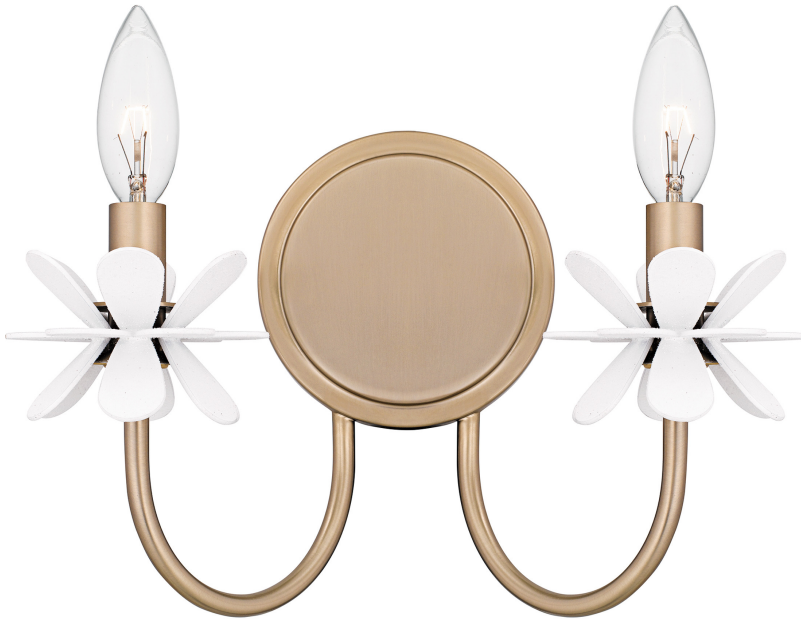

## REY8812BGD

Remy 2-Light Bronze Gold Wall

Sconce

Bronze Gold

QUOIZEL  
LIGHTING

### DIMENSIONS

Dimensions: 12.00" W x 9.00" H x 5.25" D

Backplate Dimensions: 4.75"H x 4.75"W

HCWO: 3.75"

Weight: 1.94 lbs

### DETAILS

Material: STEEL

### LAMPING

Light Source: Socketed

Bulb Included: No

Bulb Type: Candelabra Base

Bulb Quantity: 2

Watts per Bulb: 60

LED Wattage Equivalent: 15W