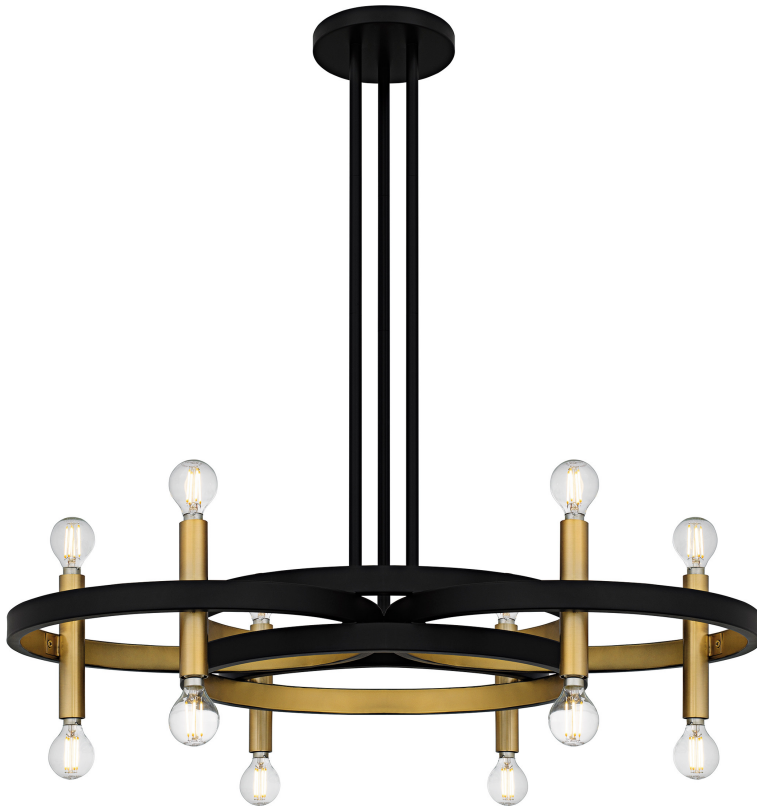

WID5030MBK

Winsland 6-Light Matte Black

Chandelier

Matte Black

QUOIZEL
LIGHTING

DETAILS

Material: STEEL

LAMPING

Light Source: Socketed

Bulb Included: No

Bulb Type: Candelabra Base

Bulb Quantity: 12

Watts per Bulb: 60

LED Wattage Equivalent: 15W

ELECTRICAL

Dimmable: Yes

Voltage: 120v

Wire Length: 8'

INSTALLATION

Location Rating: Damp

Install Position: N/A

Sloped Ceiling Compatible: Yes

DIMENSIONS

Dimensions: 30.00" W x 9.75" H x 30.00" D

Overall Height: 42.25"

Canopy Dimensions: 6.00"W x 6.00"D

Chain/Downrod Length: 6 (0.5"D x 6") and 6 (0.5"D x 12")

Down Rods

Weight: 13.86 lbs